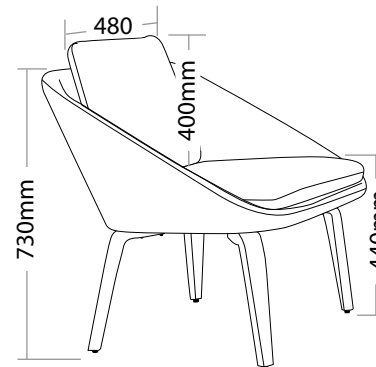

R6 BREAKOUT SEATING

OPERA

FEATURES

- » Optional timber legs
- » Optional 700mm high arch aluminium 4 star base
- » Optional chrome 4 leg frame
- » Loose back and seat cushions
- » Moulded foam on steel frame
- » Available in local fabrics
- » Optional frame or base colour (please allow 5 more days)
- » Suitable for indoor use only
- » 5 year warranty
- » Weight limit is 120kg

INDOOR USE ONLY

✗ Do not use as a step ladder

OPERA-4L

OPERA-TL

OPERA-AB

OPERA BREAKOUT SEATING

OPERA-4L

OPERA-TL