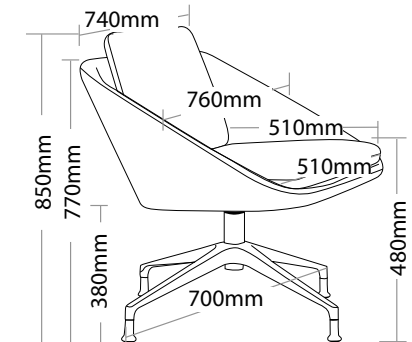

R6 BREAKOUT SEATING

OPERA

FEATURES

- » Optional timber legs
- » Optional 700mm high arch aluminium 4 star base
- » Optional chrome 4 leg frame
- » Loose back and seat cushions
- » Moulded foam on steel frame
- » Available in local fabrics
- » Optional frame or base colour (please allow 5 more days)
- » Suitable for indoor use only
- » 5 year warranty
- » Weight limit is 120kg

INDOOR USE ONLY

✗ Do not use as a step ladder

OPERA-4L

OPERA-TL

OPERA-AB

OPERA BREAKOUT SEATING

OPERA-4L

OPERA-TL