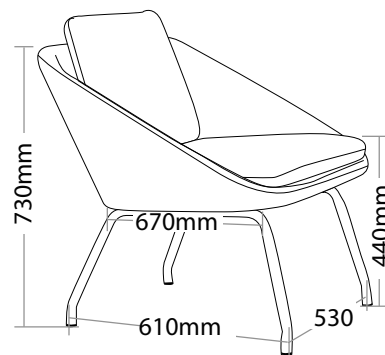

R6 BREAKOUT SEATING

OPERA

FEATURES

- » Optional timber legs
- » Optional 700mm high arch aluminium 4 star base
- » Optional chrome 4 leg frame
- » Loose back and seat cushions
- » Moulded foam on steel frame
- » Available in local fabrics
- » Optional frame or base colour (please allow 5 more days)
- » Suitable for indoor use only
- » 5 year warranty
- » Weight limit is 120kg

INDOOR USE ONLY

✗ Do not use as a step ladder

OPERA-4L

OPERA-TL

OPERA-AB

OPERA BREAKOUT SEATING

OPERA-4L

OPERA-TL