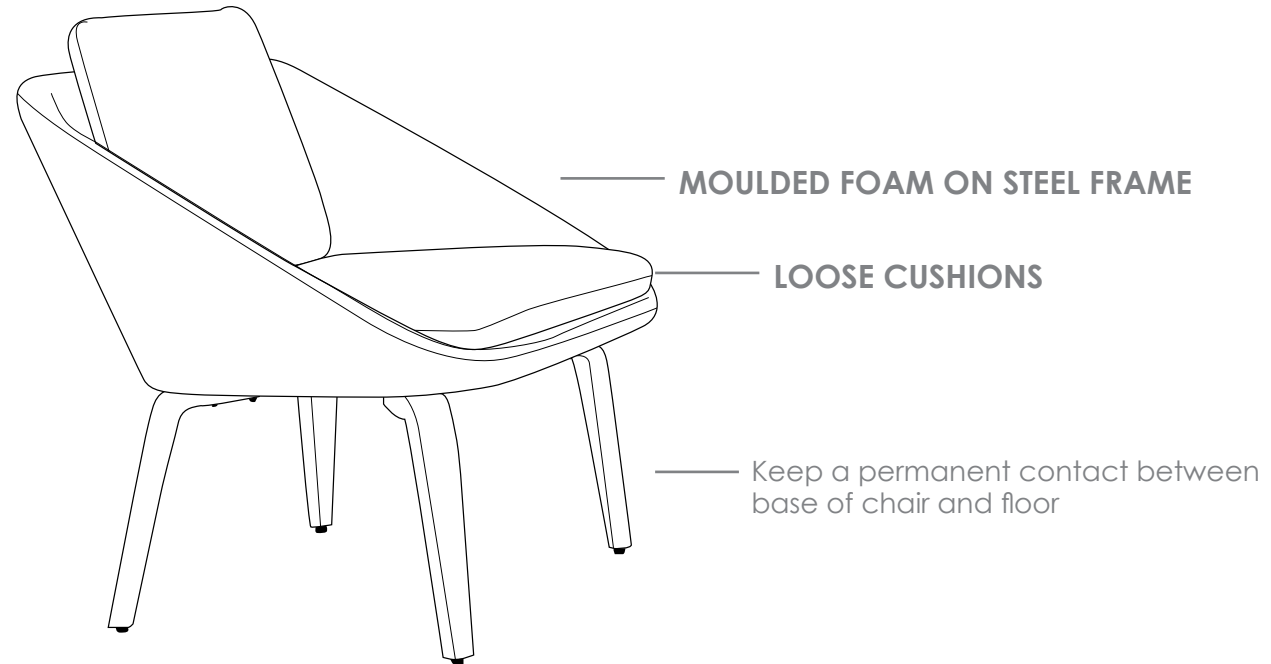

R6 BREAKOUT SEATING

OPERA

FEATURES

- » Optional timber legs
- » Optional 700mm high arch aluminium 4 star base
- » Optional chrome 4 leg frame
- » Loose back and seat cushions
- » Moulded foam on steel frame
- » Available in local fabrics
- » Optional frame or base colour (please allow 5 more days)
- » Suitable for indoor use only
- » 5 year warranty
- » Weight limit is 120kg

INDOOR USE ONLY

✗ Do not use as a step ladder

OPERA-4L

OPERA-TL

OPERA-AB

OPERA BREAKOUT SEATING

OPERA-4L

OPERA-TL